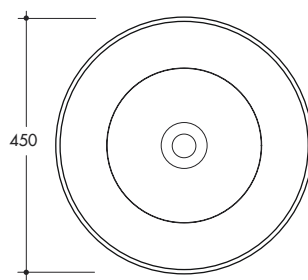

STUDIO
BAGNO

Plug & Waste
NOT INCLUDED

METAMORFOSI 1

STYLE

Bench

CODE

MET42450

WEIGHT

10 kg

COLOURS

White.
Black & White +40%

OVERFLOW & WASTE

32 mm non-overflow plug &
waste not included.

Note: All dimensions are in millimetres and are subject to normal manufacturing variances. Studio Bagno Pty Ltd reserves the right to vary specifications at any time without notice. Date created: 18/02/16.