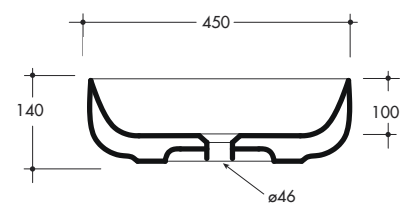

STUDIO
BAGNO

Plug & Waste
NOT INCLUDED

METAMORFOSI 1

STYLE

Bench

CODE

MET42450

WEIGHT

10 kg

COLOURS

White.
Black & White +40%

OVERFLOW & WASTE

32 mm non-overflow plug &
waste not included.

Note: All dimensions are in millimetres and are subject to normal manufacturing variances. Studio Bagno Pty Ltd reserves the right to vary specifications at any time without notice. Date created: 18/02/16.